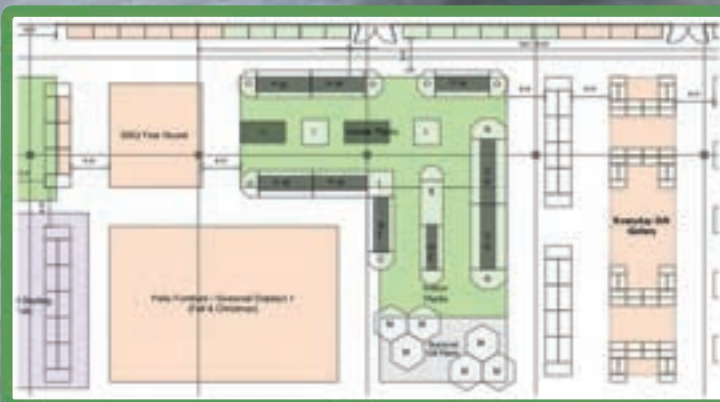

Measures

42.32"
49.60"
65.35"
81.88"

Wood Line Bench

Measures

41.73" x 82.67"
49.60" x 100.78"
65.35" x 120.47"
65.35" x 140.15"

GDO

Customized Wood Displays

PANTONE
WOOD

White Wood Displays

FANTONE Cool Gray 2.C
WOOD

Wood
hexagonal set

Different heights

H 13.78"-H 21.65"-H 29.52" mm

Garden Center

Shopfitting and design solutions

AZIENDA
SANDRELLI

Measures

23.62" x 23.62" x H 23.62"

23.62" x 23.62" x H 31.49"

23.62" x 23.62" x H 39.37"

Wood shelving unit

Flower Shop

Wood work table
covered in ceramics

Aluminum Line

Colección
LAVANDA
Nuestra planta más joven

Ambience Set

Flowered Gondola Set

3D Render

Garden Center

Flower Shop

Idea | Project | Renewal

Making a sale is often a matter of how your garden center is designed and how it looks to visitors. From your idea we study the spaces available to design an efficient and emotional point of sale, something unique to stand out from the competition.