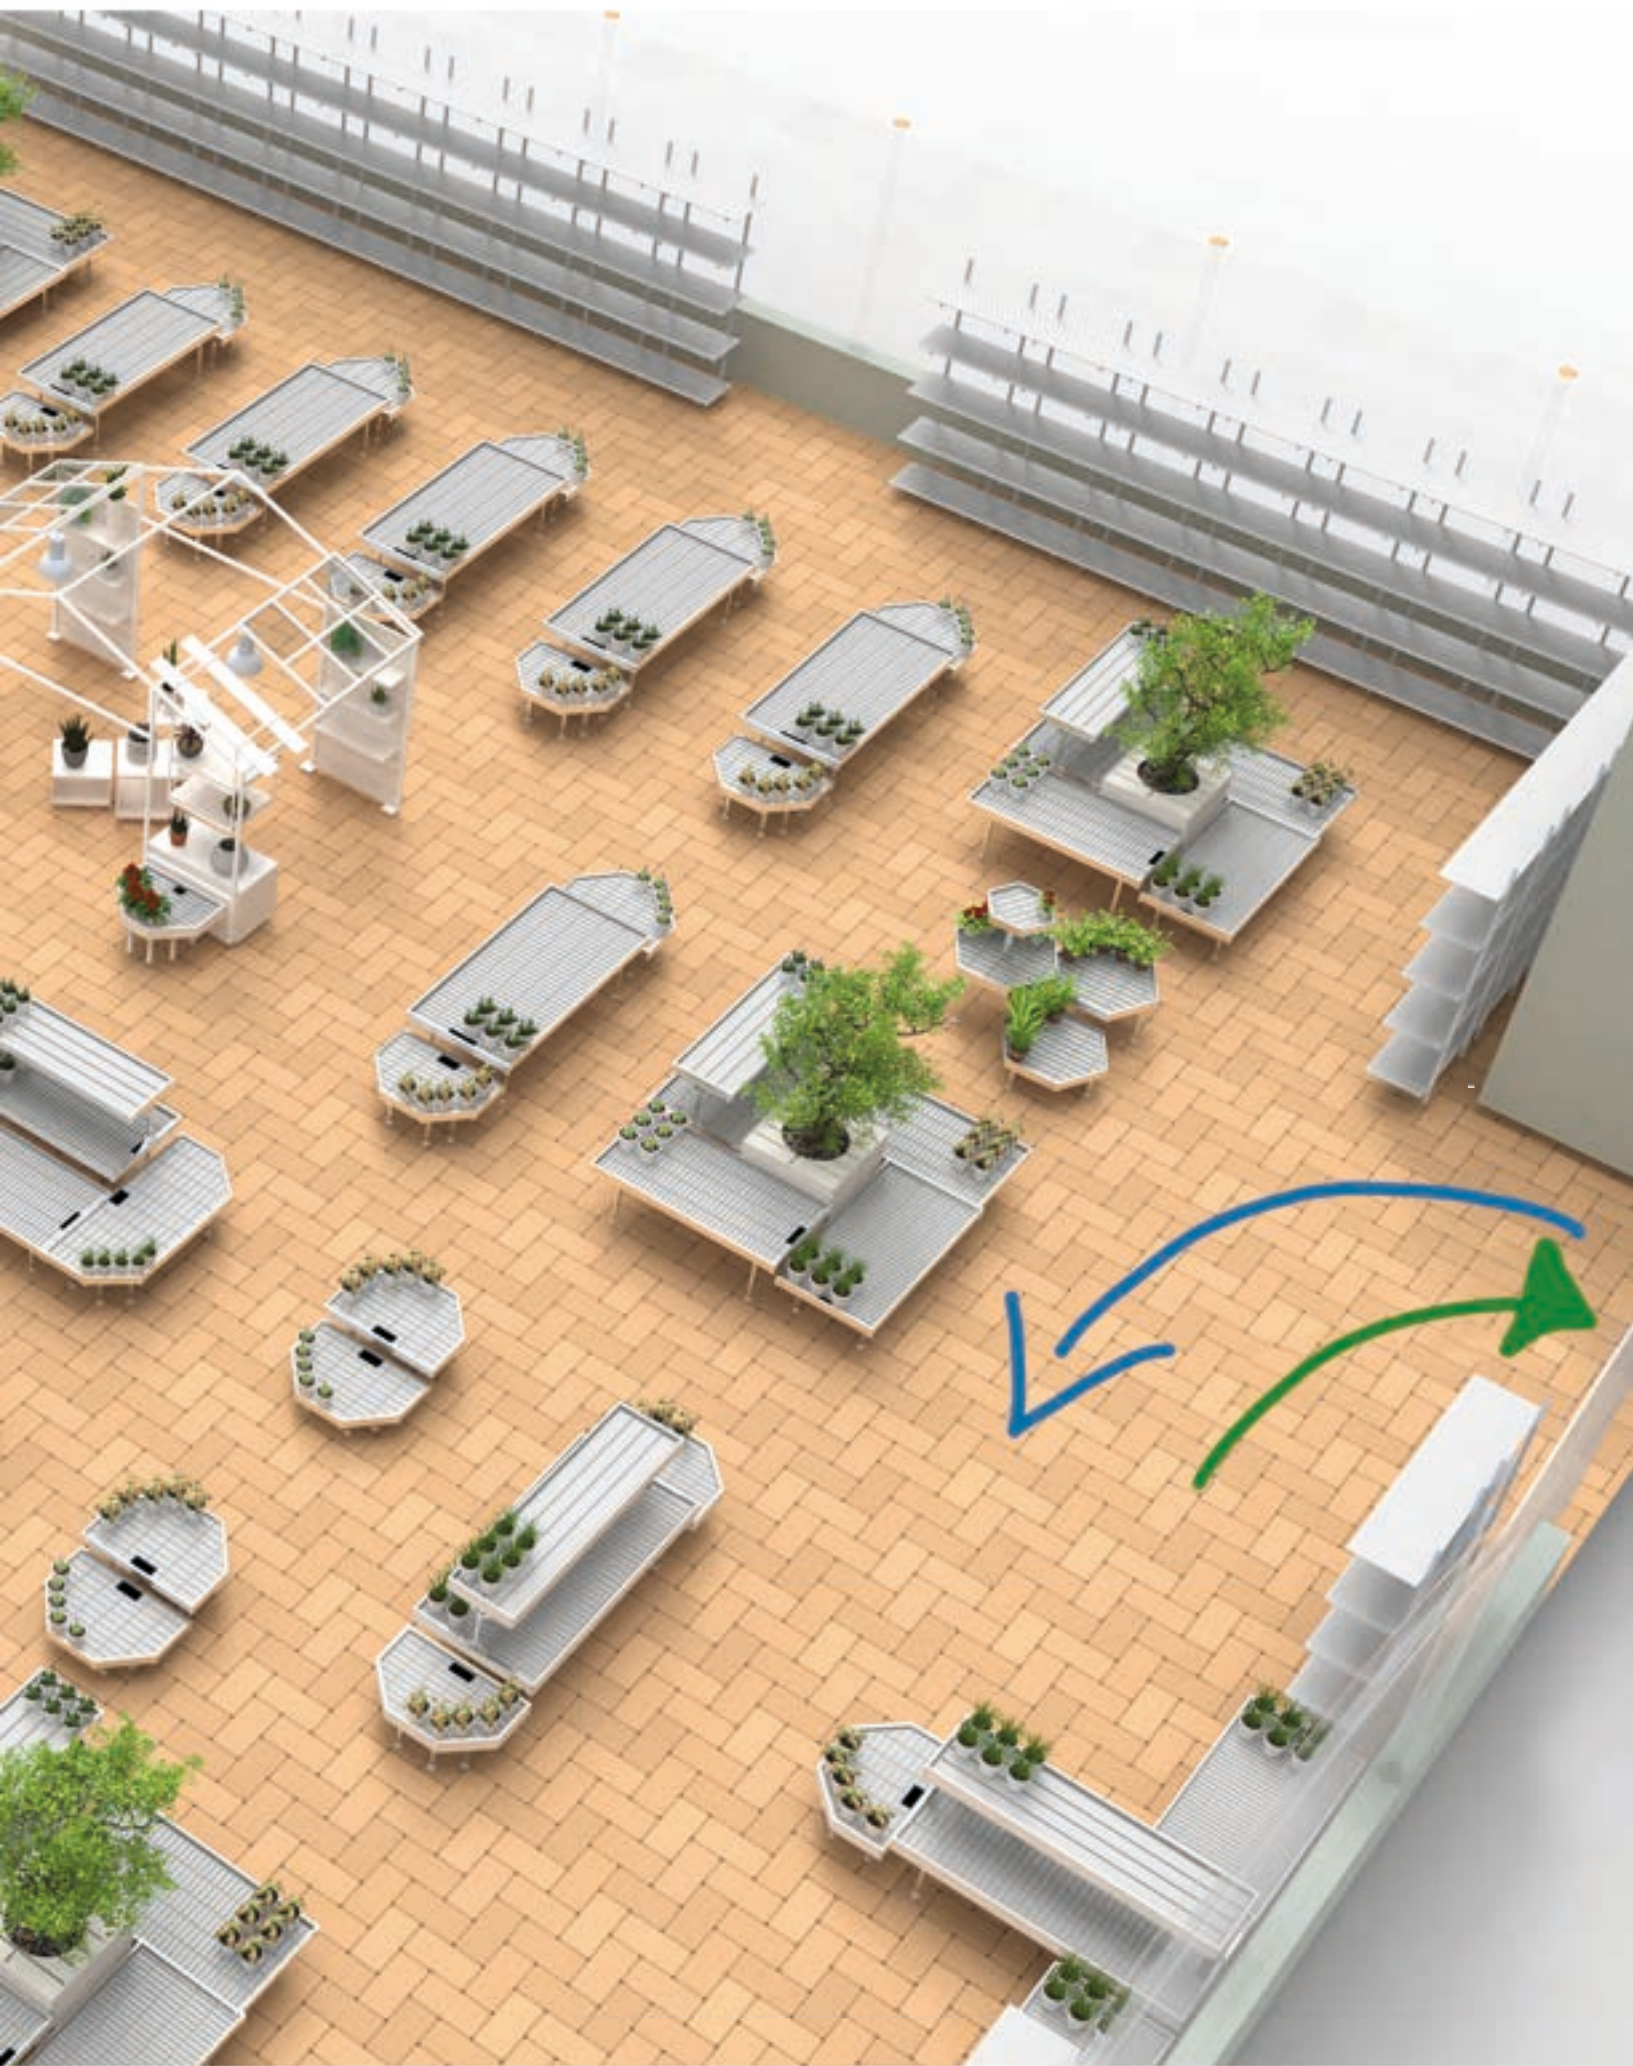

Measures:

40.35" x 80.90"

48.22" x 99.60"

63.97 x 119.20"

63.97 x 138.97"

Hexagonal display set

Chiringuito pot plants display

Basket holder

Colección
LAVANDA
Nuestra planta más joven

Ambience Set

Flowered Gondola Set

3D Render

Garden Center

Flower Shop

Idea | Project | Renewal

Making a sale is often a matter of how your garden center is designed and how it looks to visitors. From your idea we study the spaces available to design an efficient and emotional point of sale, something unique to stand out from the competition.